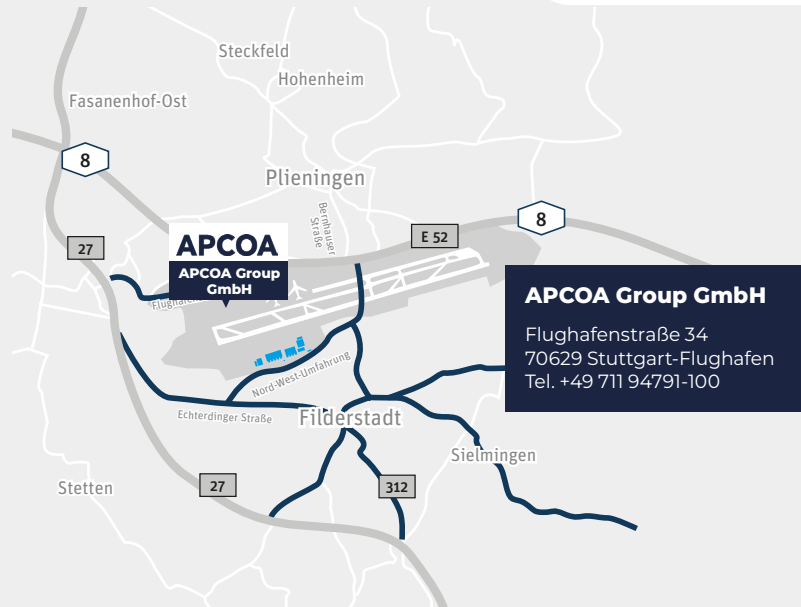

APCOA Group GmbH

Flughafenstraße 34
70629 Stuttgart-Flughafen
Tel. +49 711 94791-100