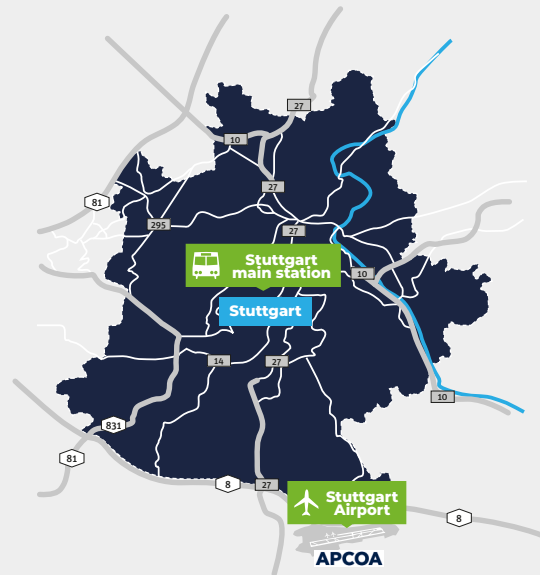

HOW TO FIND US

BY CAR:

- Our headquarters are located directly at Stuttgart Airport.
- Stuttgart Airport can be reached via highway A8 (exit 53) or the B27 expressway.
- After taking the highway exit, follow the signs leading to P4 or P5, where you can park your car.
- From that point on, there will be signs that lead to our offices. Our office is located on the 6th floor of the SkyOffice building.

BY TRAIN:

From the Stuttgart main station:

- Take either subway S2 or S3 heading towards the airport and fair ("Richtung Flughafen/Messe"). You will not need to change trains.
- Our offices are located on the 6th floor of the SkyOffice building

BY PLANE:

- Our central office is located on the 6th floor of the SkyOffice building at Stuttgart Airport.