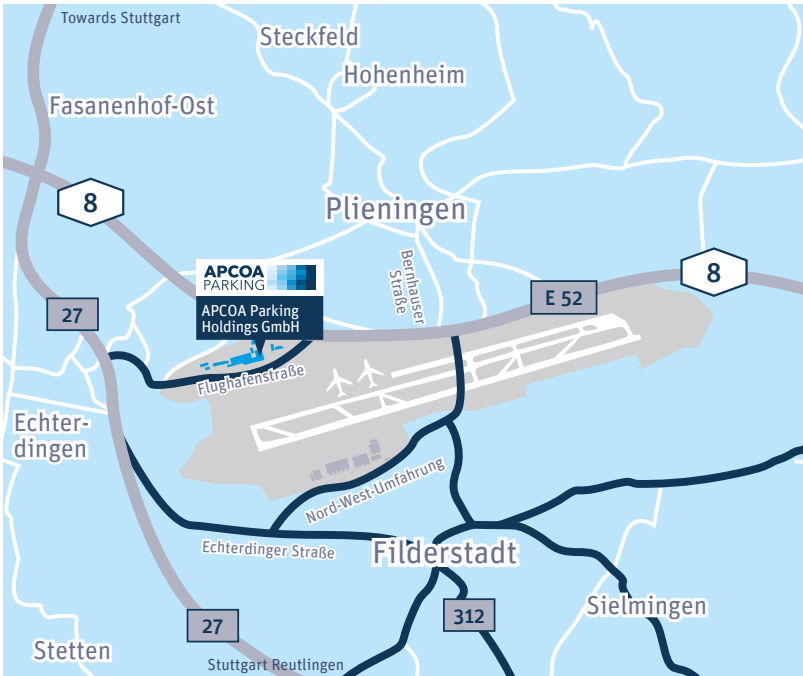

WE ARE LOOKING FOWARD TO WELCOMING YOU

APCOA PARKING Holdings GmbH
Flughafenstraße 34

70629 Stuttgart-Flughafen
Tel. +49 711 94791-100

Our visitor parking spaces are located at the **P4** and **P5** parking garage. From that point on, there will be signs that lead to our offices on the 6th floor.